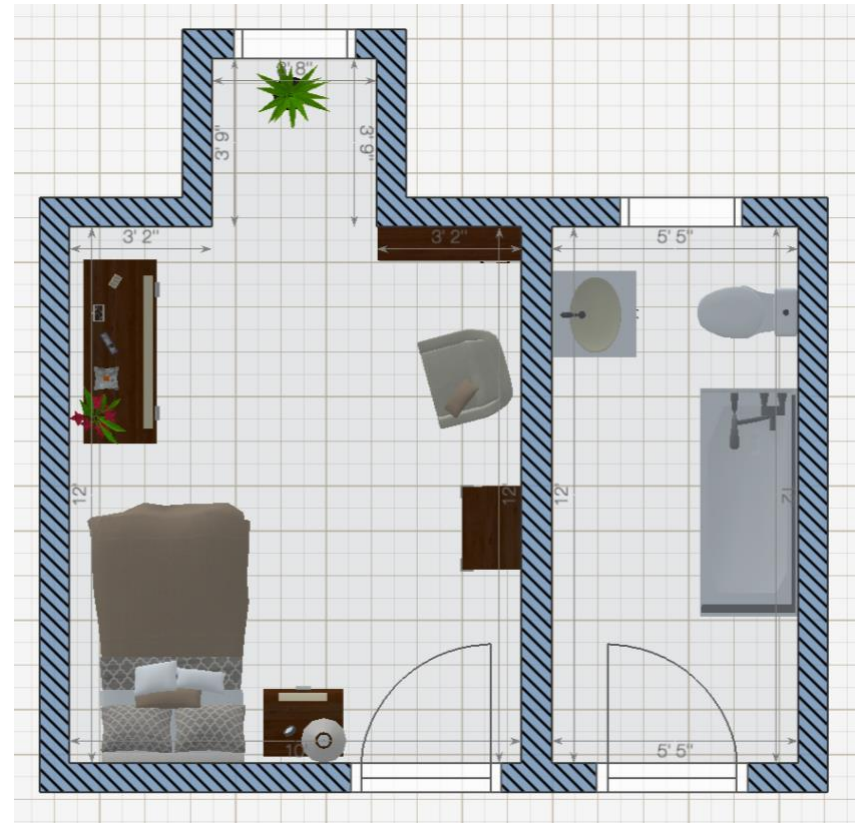

## SUITE 115

---

- v Approx. 150sq.ft
- v Adjacent Full Bath
- v Newly Renovated
- v Picturesque View of Acreage
- v Proximity to Nurse's Station
- v Tower Zone

Starting at \$2450/Month

\*Sketch estimated scale based on current configuration