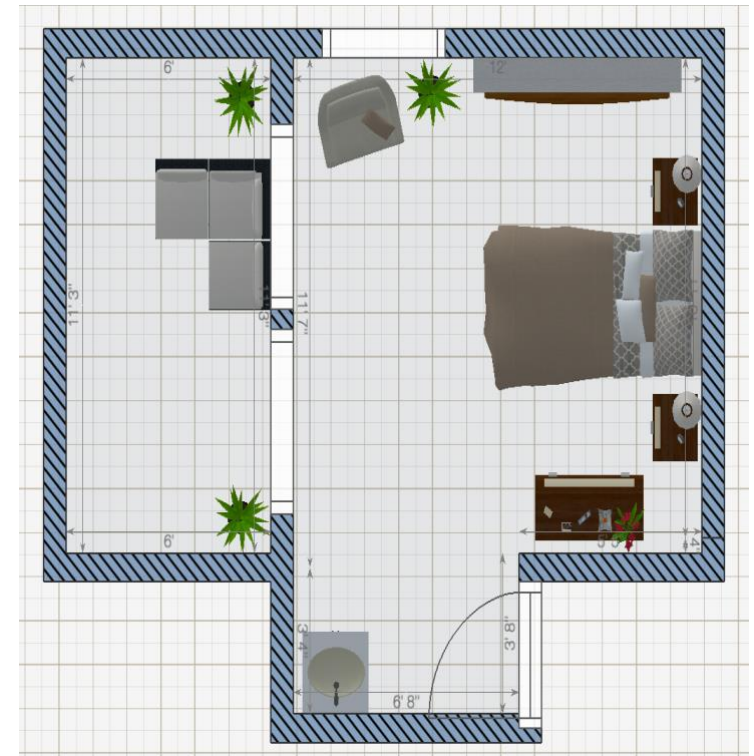

SUITE 137

- v Approx. 160sq,ft
- v Adjacent to Full Bath
- v Vanity Sink
- v Garden View of Estate Grounds
- v Private Patio
- v Cottage Zone
- v Proximity to Nurse's Station
- v Closet

Starting at \$2300/Month

*Sketch estimated scale based on current configuration