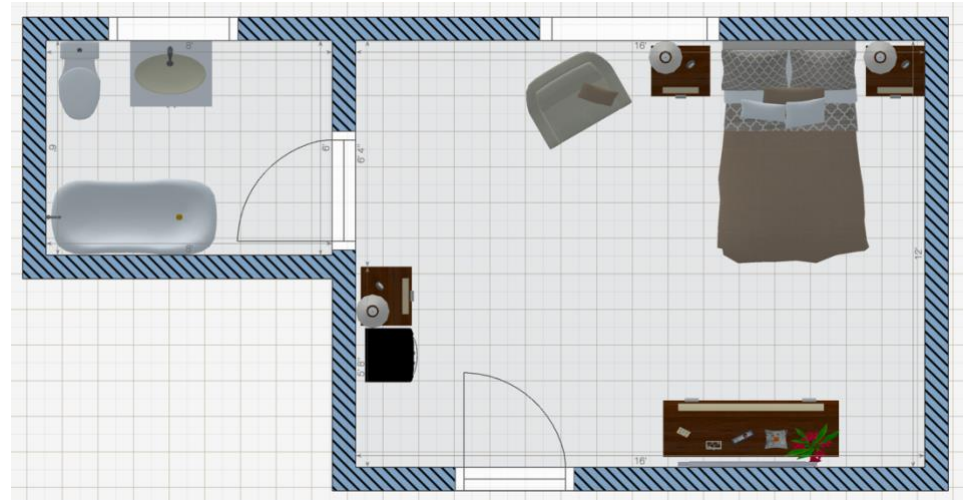

SUITE 103

- v Approx. 200 sq.ft
- v Private Full Bath En Suite
- v Centrally Located
- v Primary Floor
- v Tower Zone

Starting at \$3250/Month

*Sketch estimated scale based on current configuration