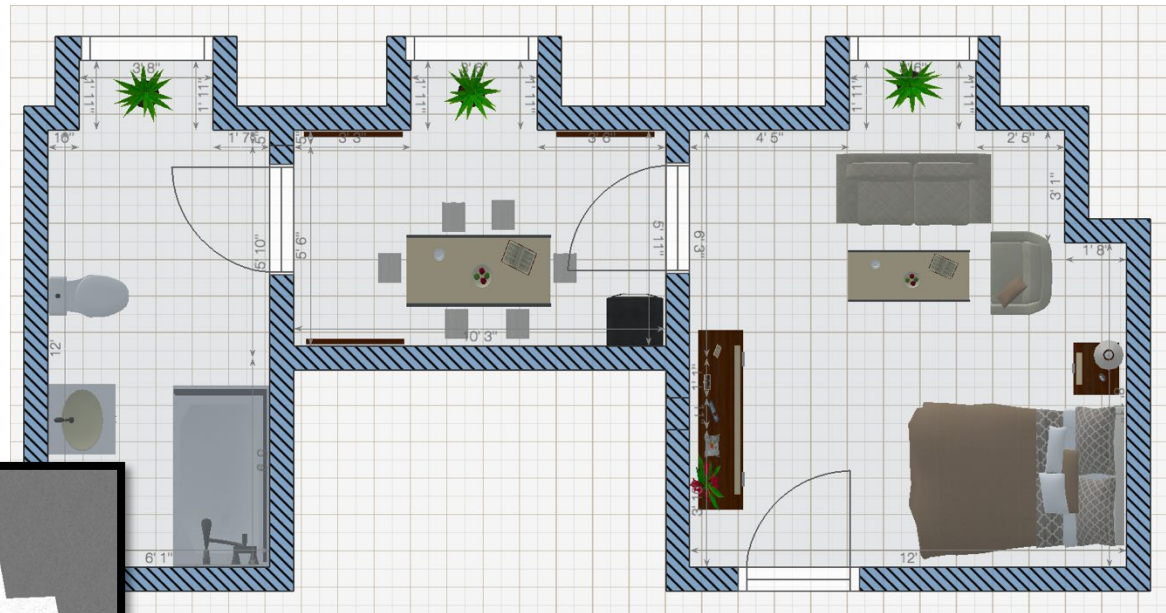

SUITE 303

- v Approx. 375sq,ft
- v Oversized Full Bath
- v Centrally Located
- v Expansive View of Estate Grounds
- v Proximity to Elevator
- v Mansion Zone
- v Proximity to Nurse's Station
- v Open Floor Plan
- v Convertible Second Room